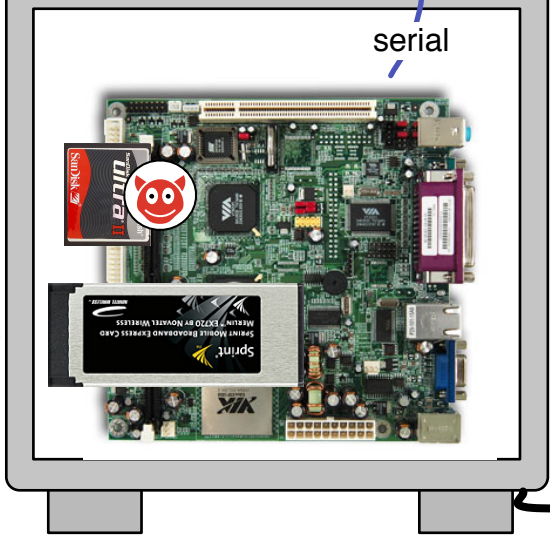

**teletype machine**  
prints out lines of chat  
possessing the style of Kerouac

**teletype interface system**  
collect and amplify the signal  
for the teletype machine

**mini-itx computer**  
freebsd on a compact flash card  
wireless connection to irc network